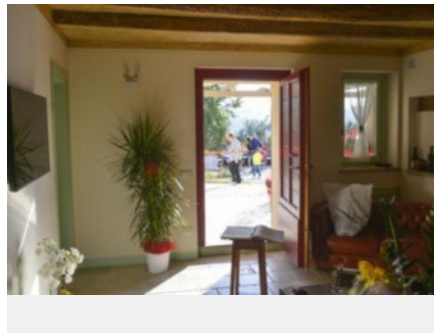

## General Description

In Jesi

With a stay at Le MaRaClàCountry House in Jesi, you'll be within a 15-minute drive of Teatro Pirata and Teatro Studio V. Moriconi. This country house is 5.9 mi (9.5 km) from Federico II Museum and 6.3 mi (10.2 km) from Teatro Comunale G. B. Pergolesi.

## Rooms

Make yourself at home in one of the 5 air-conditioned rooms featuring espresso makers and flat-screen televisions. Rooms have private furnished patios. Complimentary wireless Internet access keeps you connected, and satellite programming is available for your entertainment. Private bathrooms have complimentary toiletries and bidets.

## Amenities

Take advantage of recreation opportunities such as a seasonal outdoor pool or take in the view from a terrace and a garden.