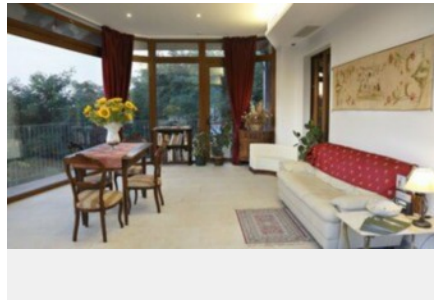

Colleverde Country House ★ ★ ★

Indirizzo : Via Bocca Trabaria Ovest 96 61029 Urbino Pesaro & Urbino

General Description

Located in Urbino, this rural hotel is ideal for nature lovers and those seeking peace and quiet.

Meals

- Breakfast Buffet

Sport/Entertainment

- Jacuzzi: 1
- Massage: 1

Rooms

Air conditioning ensures that rooms maintain comfortable temperatures. Guests are sure to get a good night's sleep in the double bed. Children's beds and extra beds can be requested for younger guests. A minibar is provided. A TV and WiFi provide all the essentials for a comfortable holiday. Bathrooms are equipped with a whirlpool bath and include a hairdryer.

Sports / Entertainment

The hot tub in the pool area promises pure relaxation. There are a variety of leisure facilities and services to choose from, including a spa, a hammam, massage treatments, thalassotherapy treatments and Ayurveda treatments. Copyright GIATA 2004 - 2019. Multilingual, powered by www.giata.com for client no. 124815