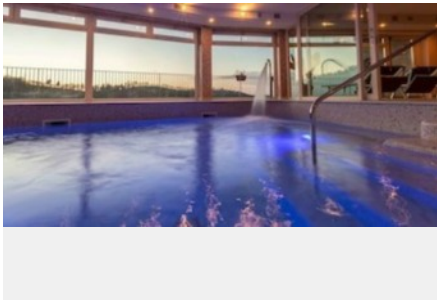

Colleverde Country House ★ ★ ★

Indirizzo : Via Bocca Trabaria Ovest 96 61029 Urbino Pesaro & Urbino

General Description

Located in Urbino, this rural hotel is ideal for nature lovers and those seeking peace and quiet.

The friendly staff at the reception desk are happy to answer any questions. Wireless internet access allows guests to surf the internet and catch up on email. Parking spaces are available to guests travelling by car.

Category

- Category (Official): 4

Hotel Type

- Country House

Hotel Facilities

- WLAN access
- Pets
- Car Park

Room Facilities

- Bathroom
- Internet access
- Air conditioning (centrally regulated)
- Double Bed
- Hairdryer
- Minibar
- TV

Meals

- Breakfast Buffet

Sport/Entertainment

- Jacuzzi: 1
- Massage: 1

Rooms

Air conditioning ensures that rooms maintain comfortable temperatures. Guests are sure to get a good night's sleep in the double bed. Children's beds and extra beds can be requested for younger guests. A minibar is provided. A TV and WiFi provide all the essentials for a comfortable holiday. Bathrooms are equipped with a whirlpool bath and include a hairdryer.