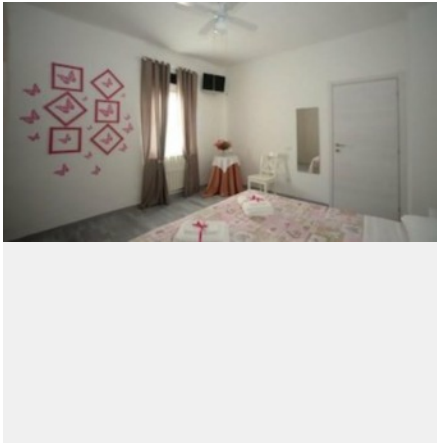

B&B Gli Alberetti

Indirizzo : Via Piana 49A 60025 Loreto Ancona

General Description

Near The Patrol Paths of the Sanctuary of Loreto

With a stay at B&B Gli Alberetti in Loreto, you'll be within a 5-minute drive of The Patrol Paths of the Sanctuary of Loreto and Santuario Della Santa Casa. This bed & breakfast is 12.1 mi (19.5 km) from Mount Conero and 12.4 mi (19.9 km) from Beach of the Two Sisters.

Hotel Information

- Check-in Time: 2:00 PM
- Category: Bed & breakfast
- Check-out Time: 10:30 AM

Hotel Facilities

- Front desk (limited hours)
- Free self parking
- Free wired Internet
- Smoke-free property
- Private host property
- Pet maximum weight in lb is 22
- Pets allowed (no fees)
- Luggage storage
- Free WiFi
- Breakfast available (surcharge)
- No rollaway/extra beds available
- No elevators
- Pet maximum weight in kg is 10
- Total number of rooms - 2

Rooms

Make yourself at home in one of the 2 air-conditioned rooms featuring kitchens with refrigerators and ovens. Wired and wireless Internet access is complimentary, and flat-screen televisions with cable programming provide entertainment. Conveniences include desks and coffee/tea makers, and housekeeping is provided weekly.